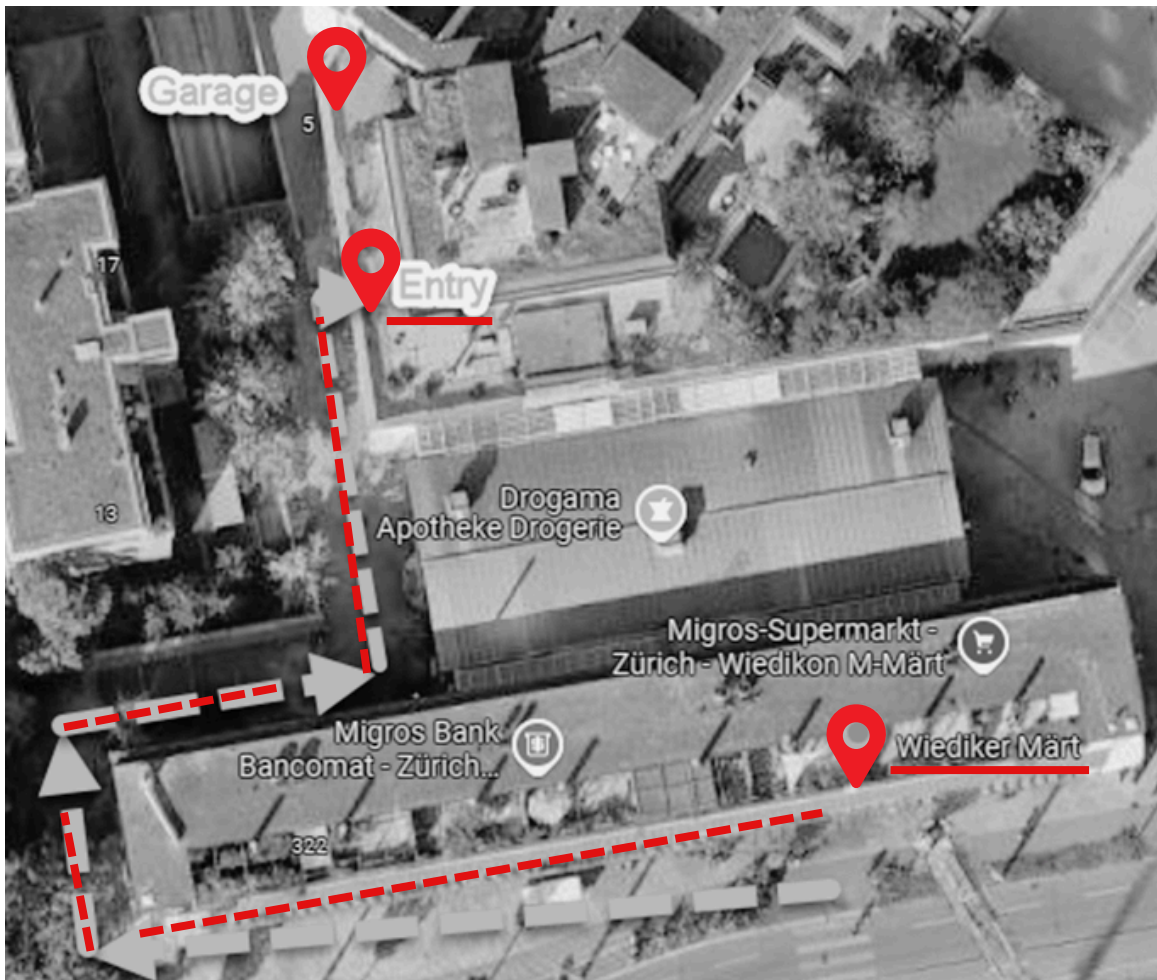

ACTIV FITNESS Wiedikon

Wiediker Märt entrance outside opening hours

Instead of the usual main entrance of the center opposite the tram stop, you reach our studio via the side entrance.

To do this, go around the corner of the building to the left. You will find the entrance directly above the underground car park entrance.

The ACTIV FITNESS chip bracelet is mandatory for entry into the studio and the underground car park by car!